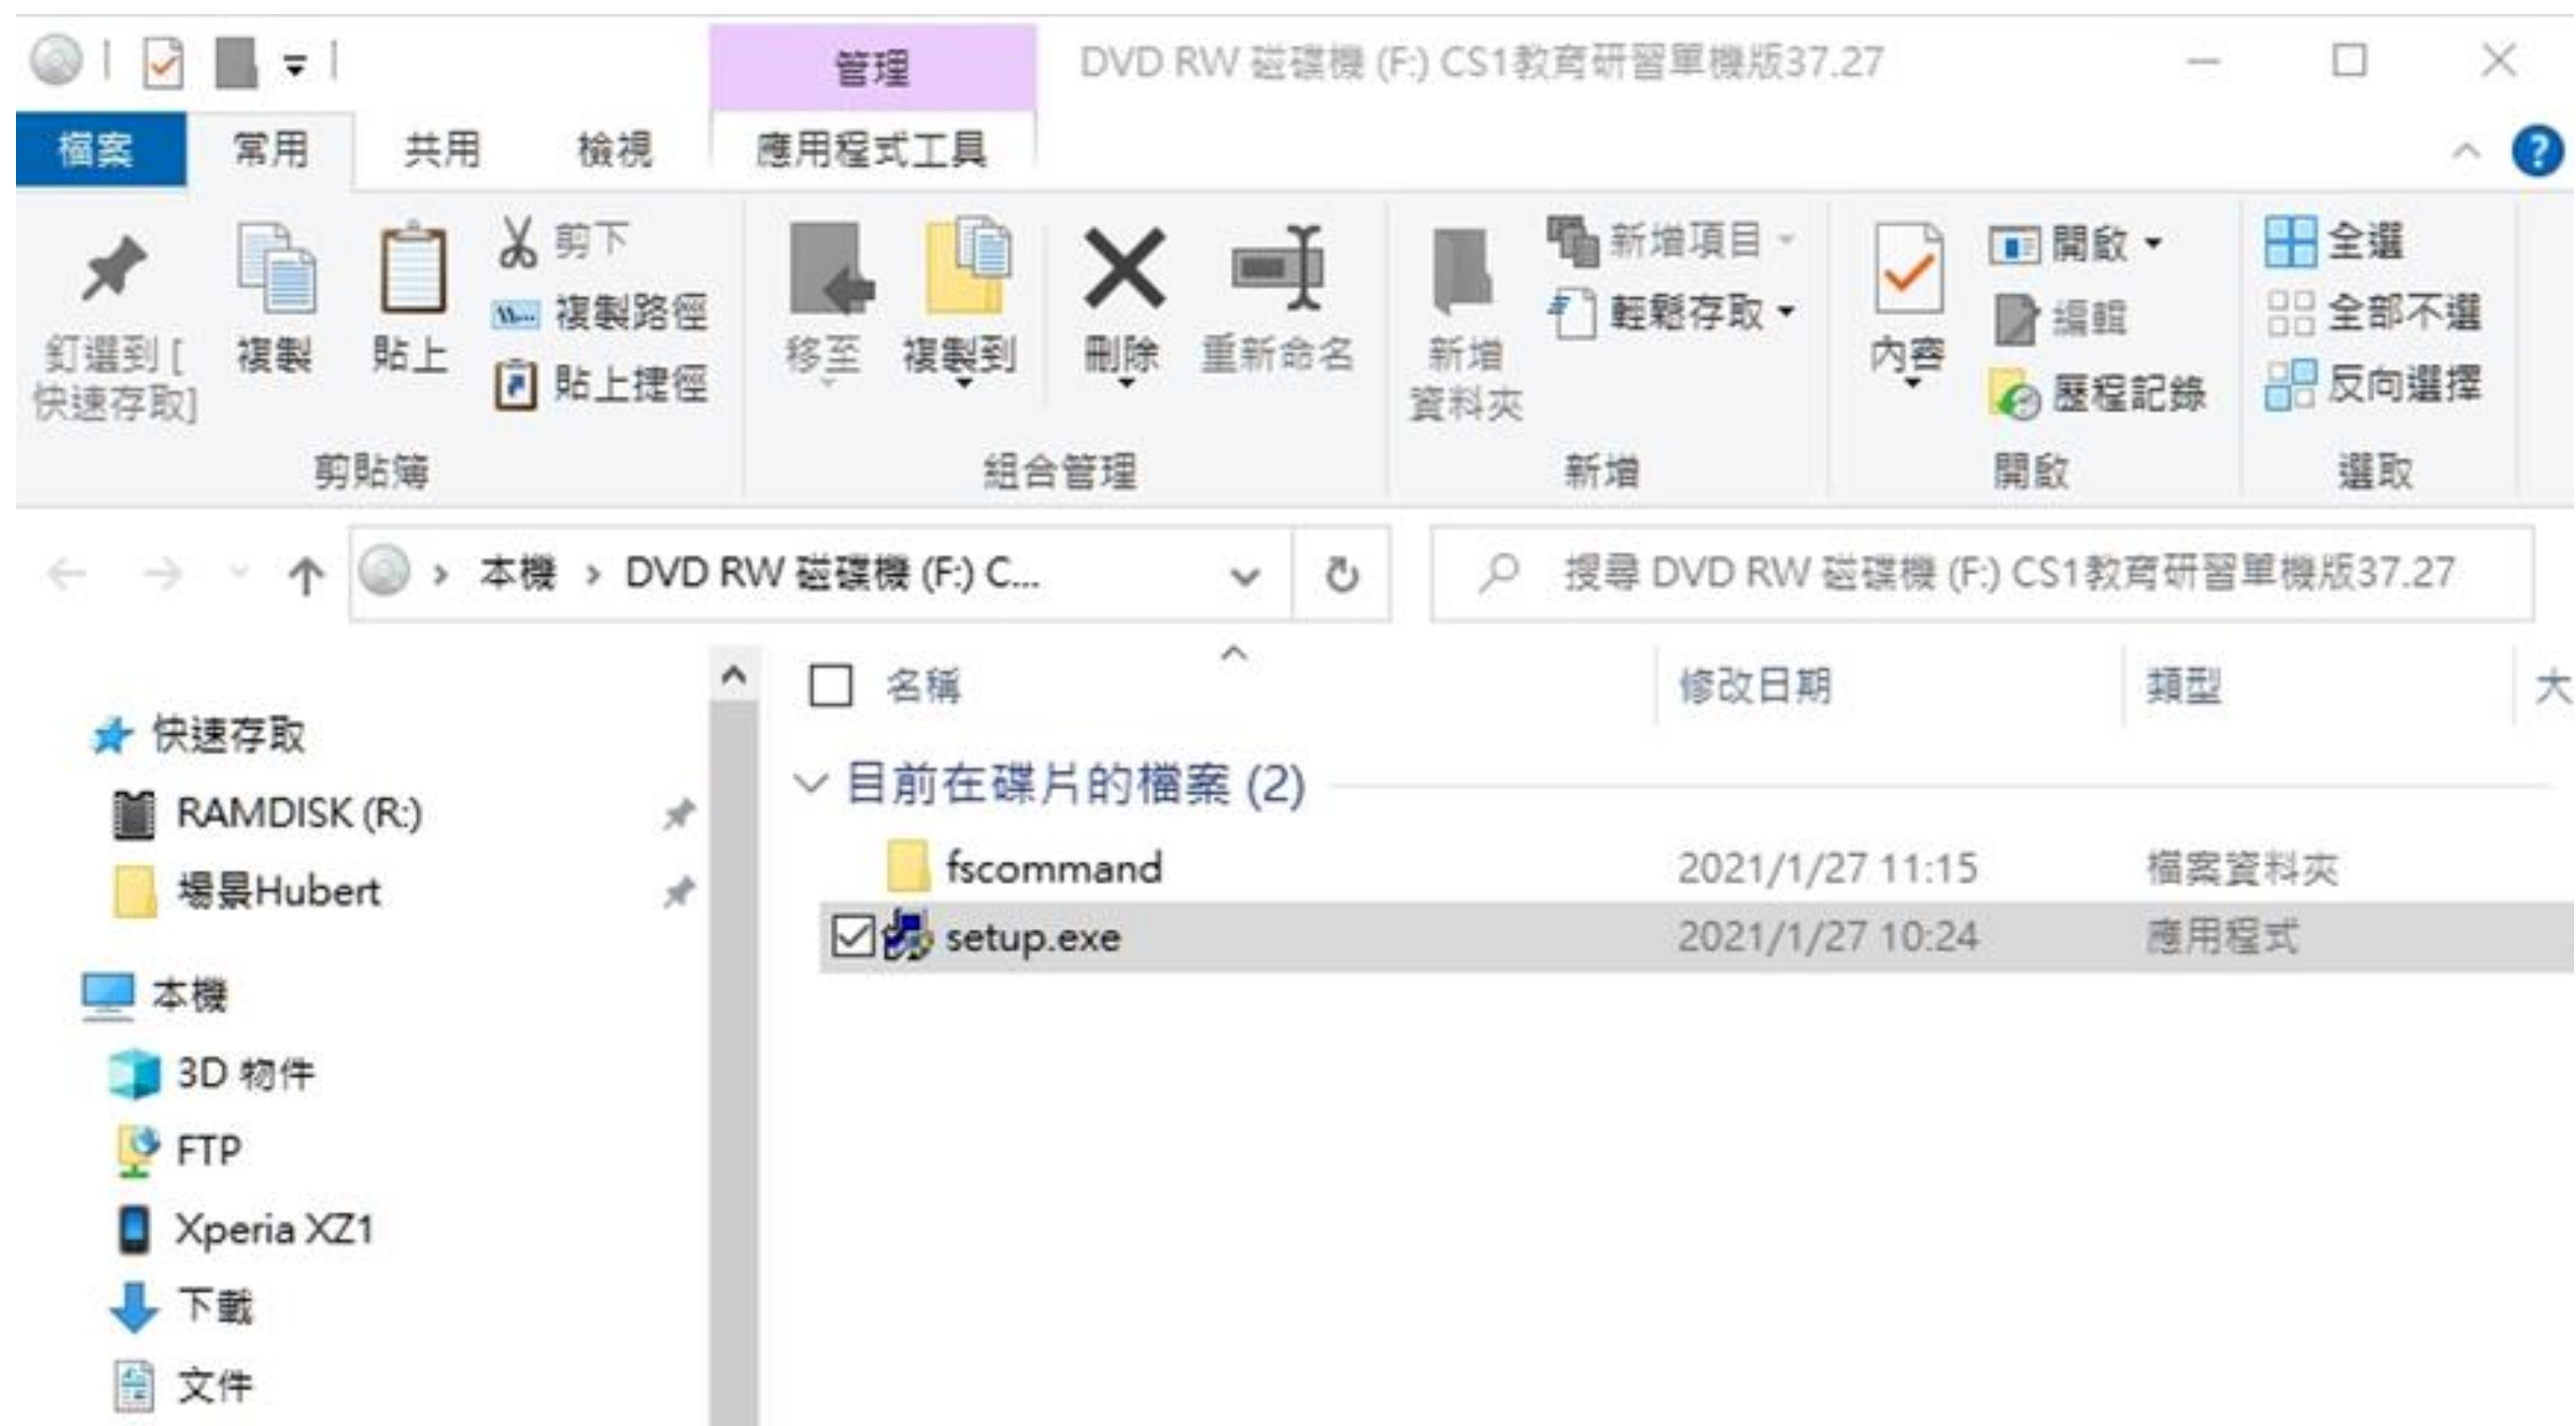

5.軟體安裝流程5-1